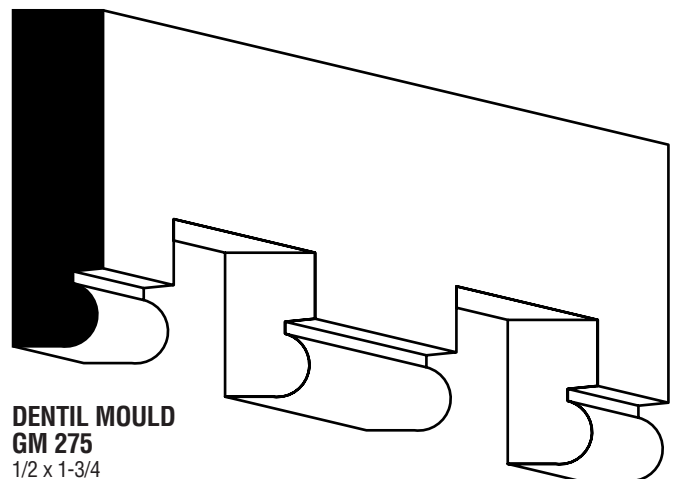

**COVE
WM 100**
11/16 x 11/16
PINE – R/L 159295
PINE – 8/0 177066

**PICTURE MOULD
WM 273**
11/16 x 1-3/4
FJ PINE – R/L 141465
PINE – R/L 160500
PRMD – R/L 650691

DENTIL MOULD

1/2 x 5/8
PINE - R/L 264000

**DENTIL MOULD
GM 112**
1/2 x 1-3/4
PINE - R/L 273522