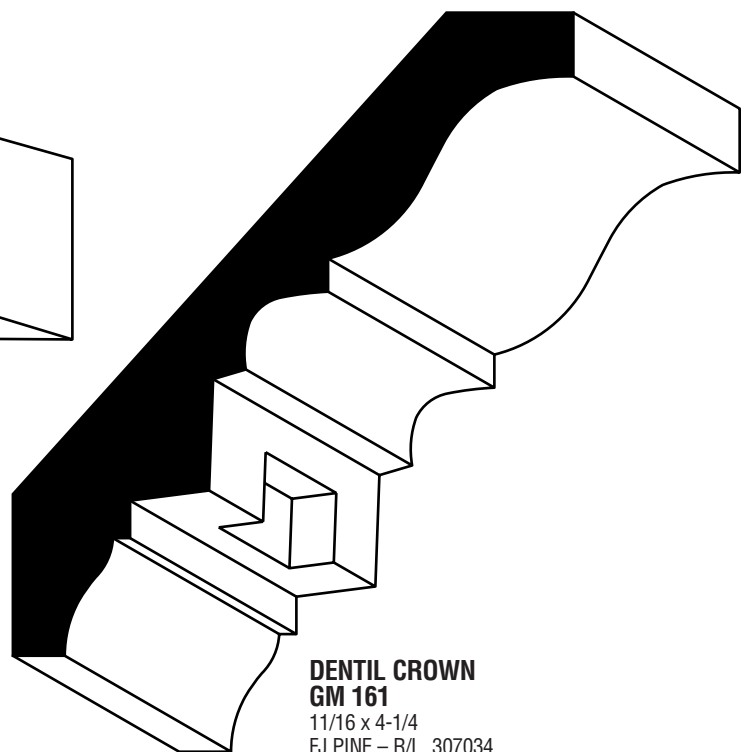

**DENTIL CROWN
GM 161**

11/16 x 4-1/4
FJ PINE - R/L 307034